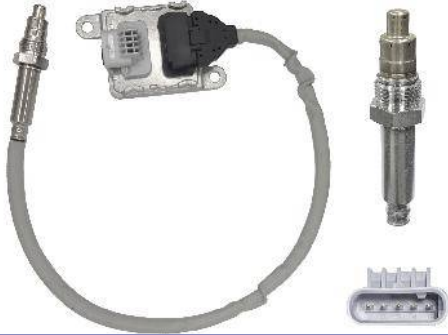

New to Range - NOx Sensors

69051 - NOx Sensor

OE Cross References:
Peugeot - 9817308880

APPLICATION:

Citroen C4 Picasso II 2.0 09/13 -
Citroen Dispatch III (V_) 2.0 04/16 -
Vauxhall Grandland (A18) 2.0 10/17 - 07/21
Peugeot Expert (V_) 2.0 04/16 -