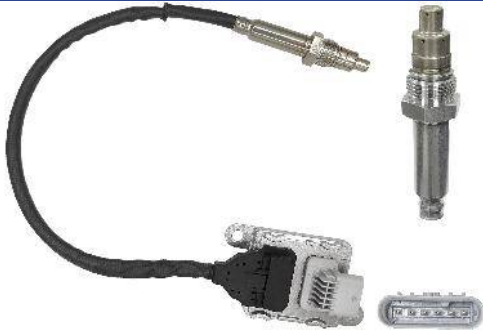

New to Range - NOx Sensors

69043 - NOx Sensor

OE Cross References:
Vauxhall - 55495597

APPLICATION:

Opel Astra K (B16) 1.6 06/15 -
Vauxhall Astra Mk VII (K) (B16) 1.6 07/15 -